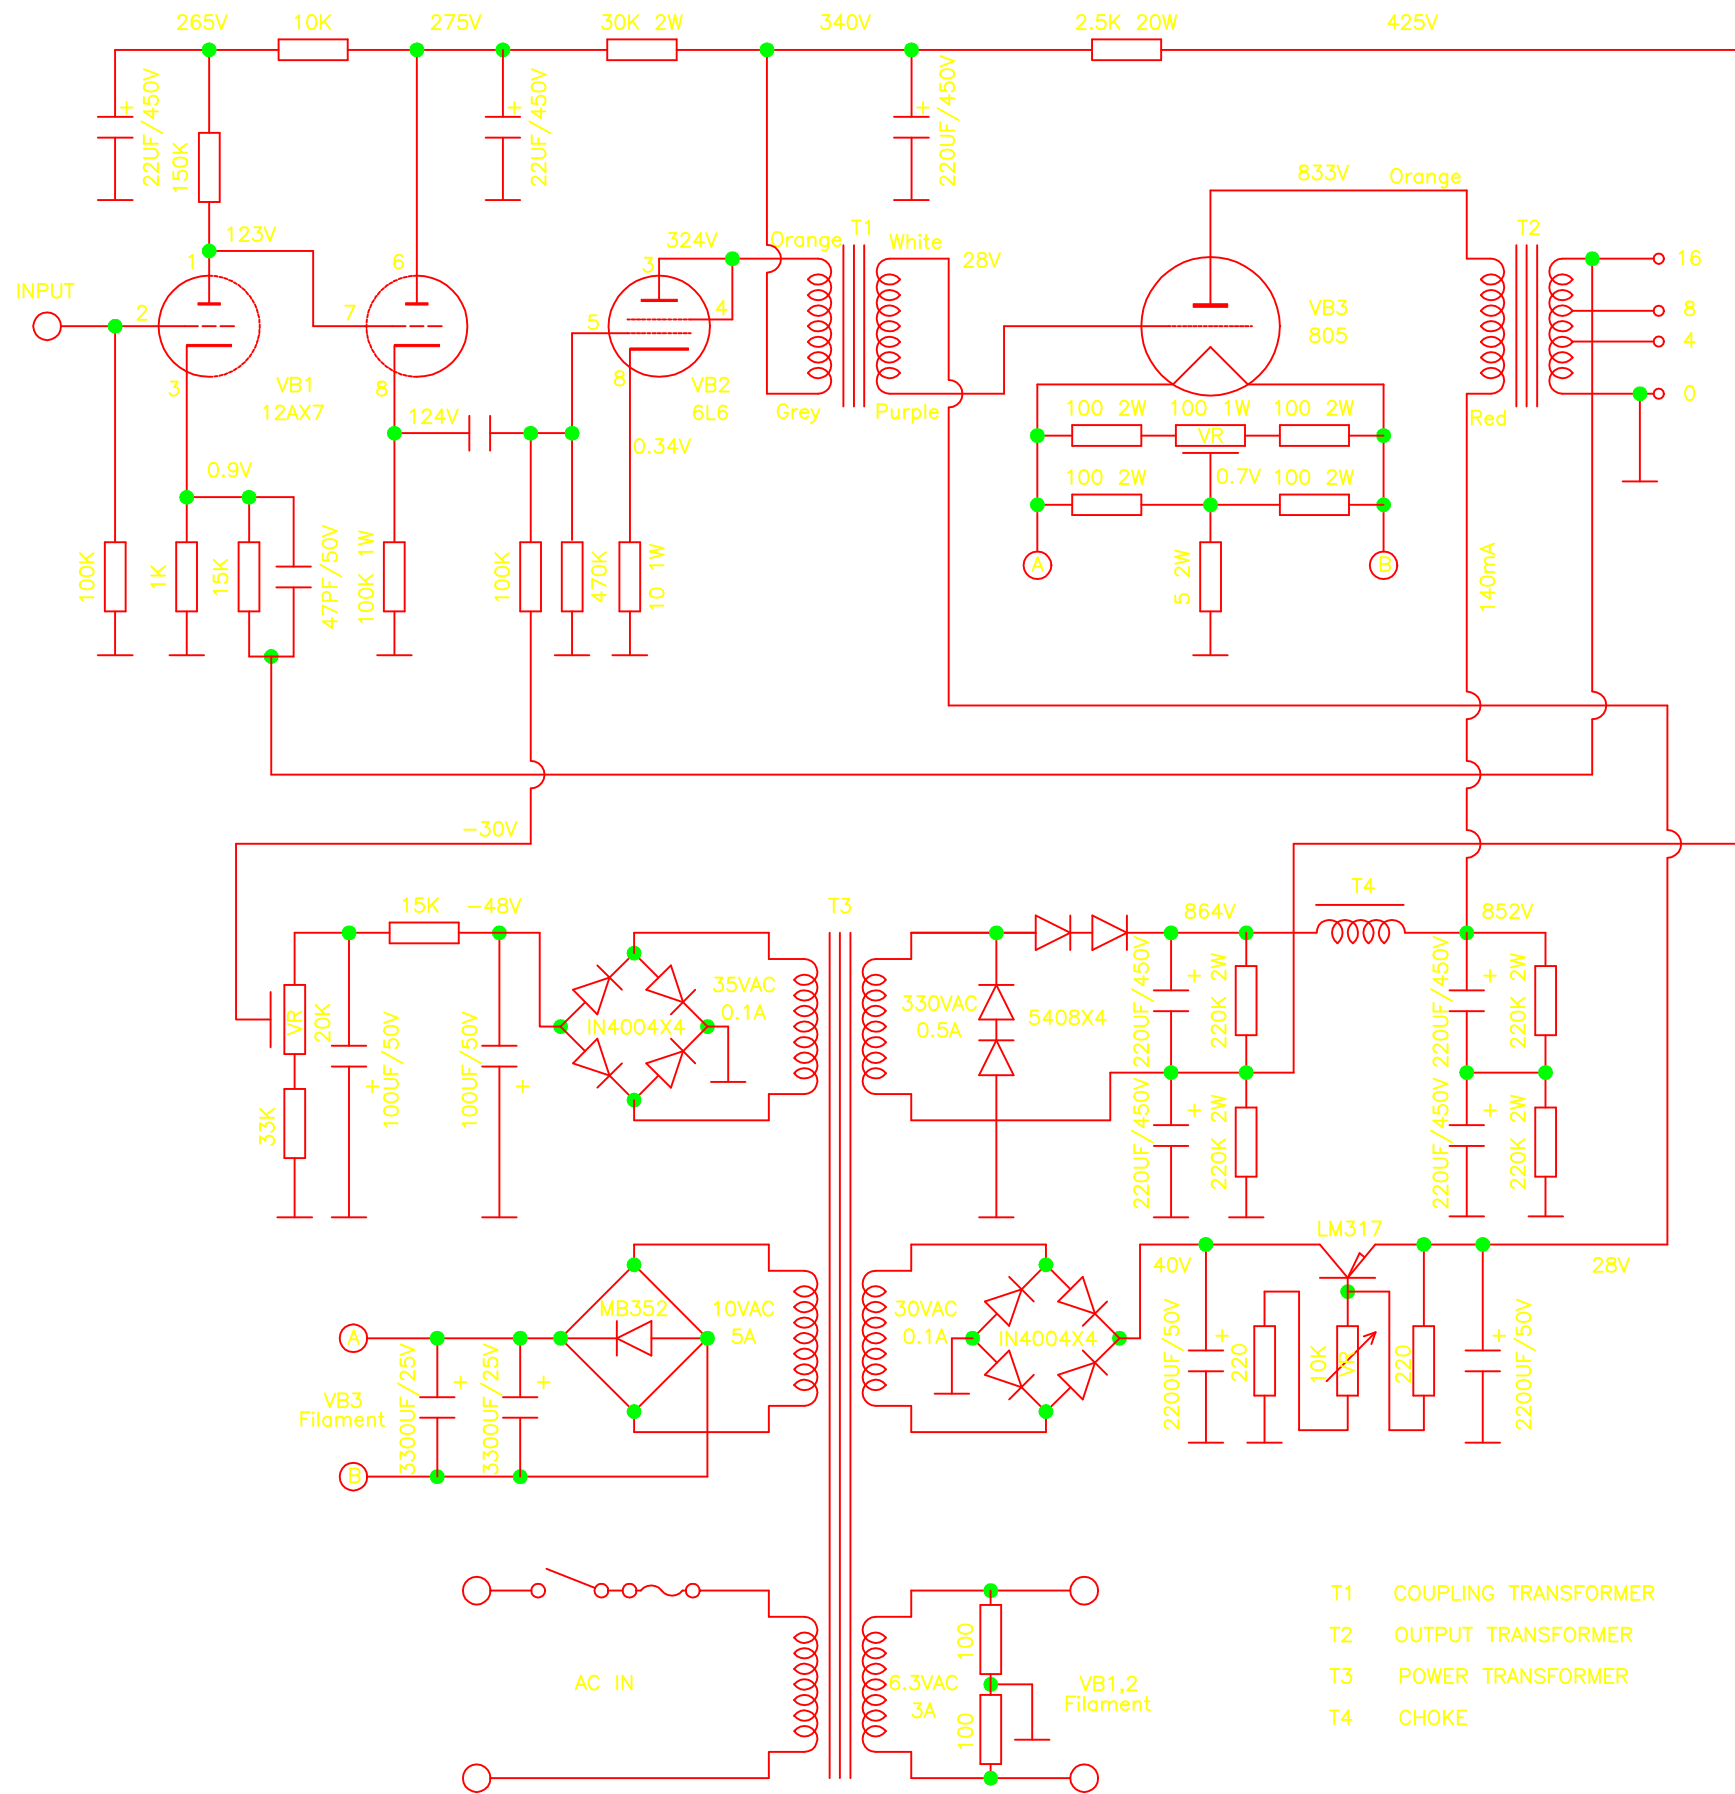

Model:MG-POWER 805

- T1 COUPLING TRANSFORMER
- T2 OUTPUT TRANSFORMER
- T3 POWER TRANSFORMER
- T4 CHOKE